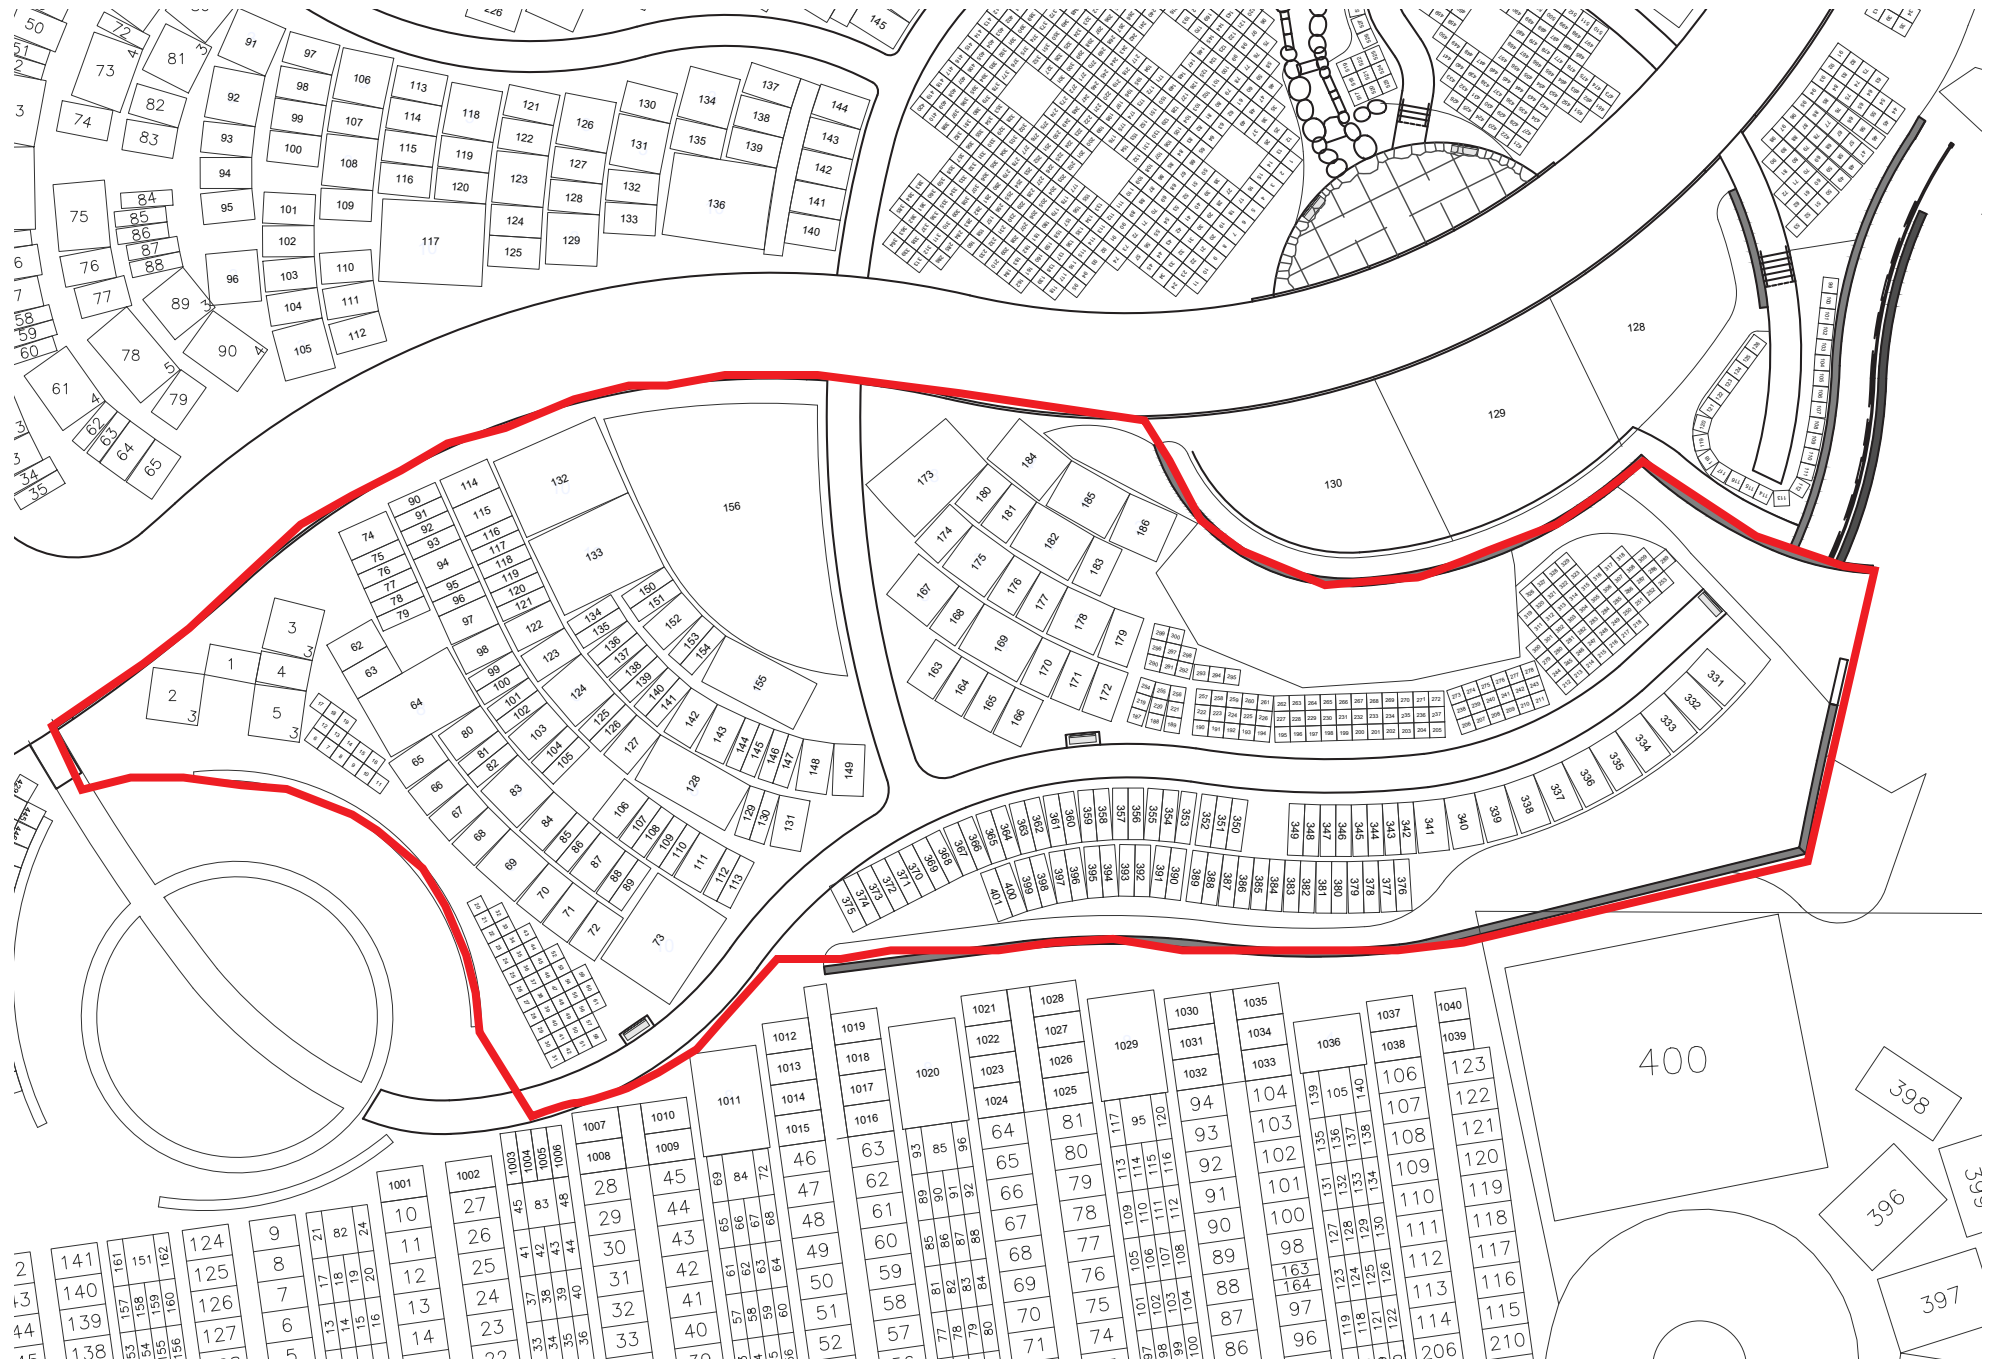

Newton Cemetery & Arboretum

Newton Cemetery
& Arboretum

Newton Cemetery & Arboretum
791 Walnut Street, Newton Center, MA 02459
617-332-0047 www.newcemcorp.org

SITE MAP

Newton Cemetery
& Arboretum

Newton Cemetery & Arboretum
791 Walnut Street, Newton Center, MA 02459
617-332-0047 www.newcemcorp.org

KNOLL