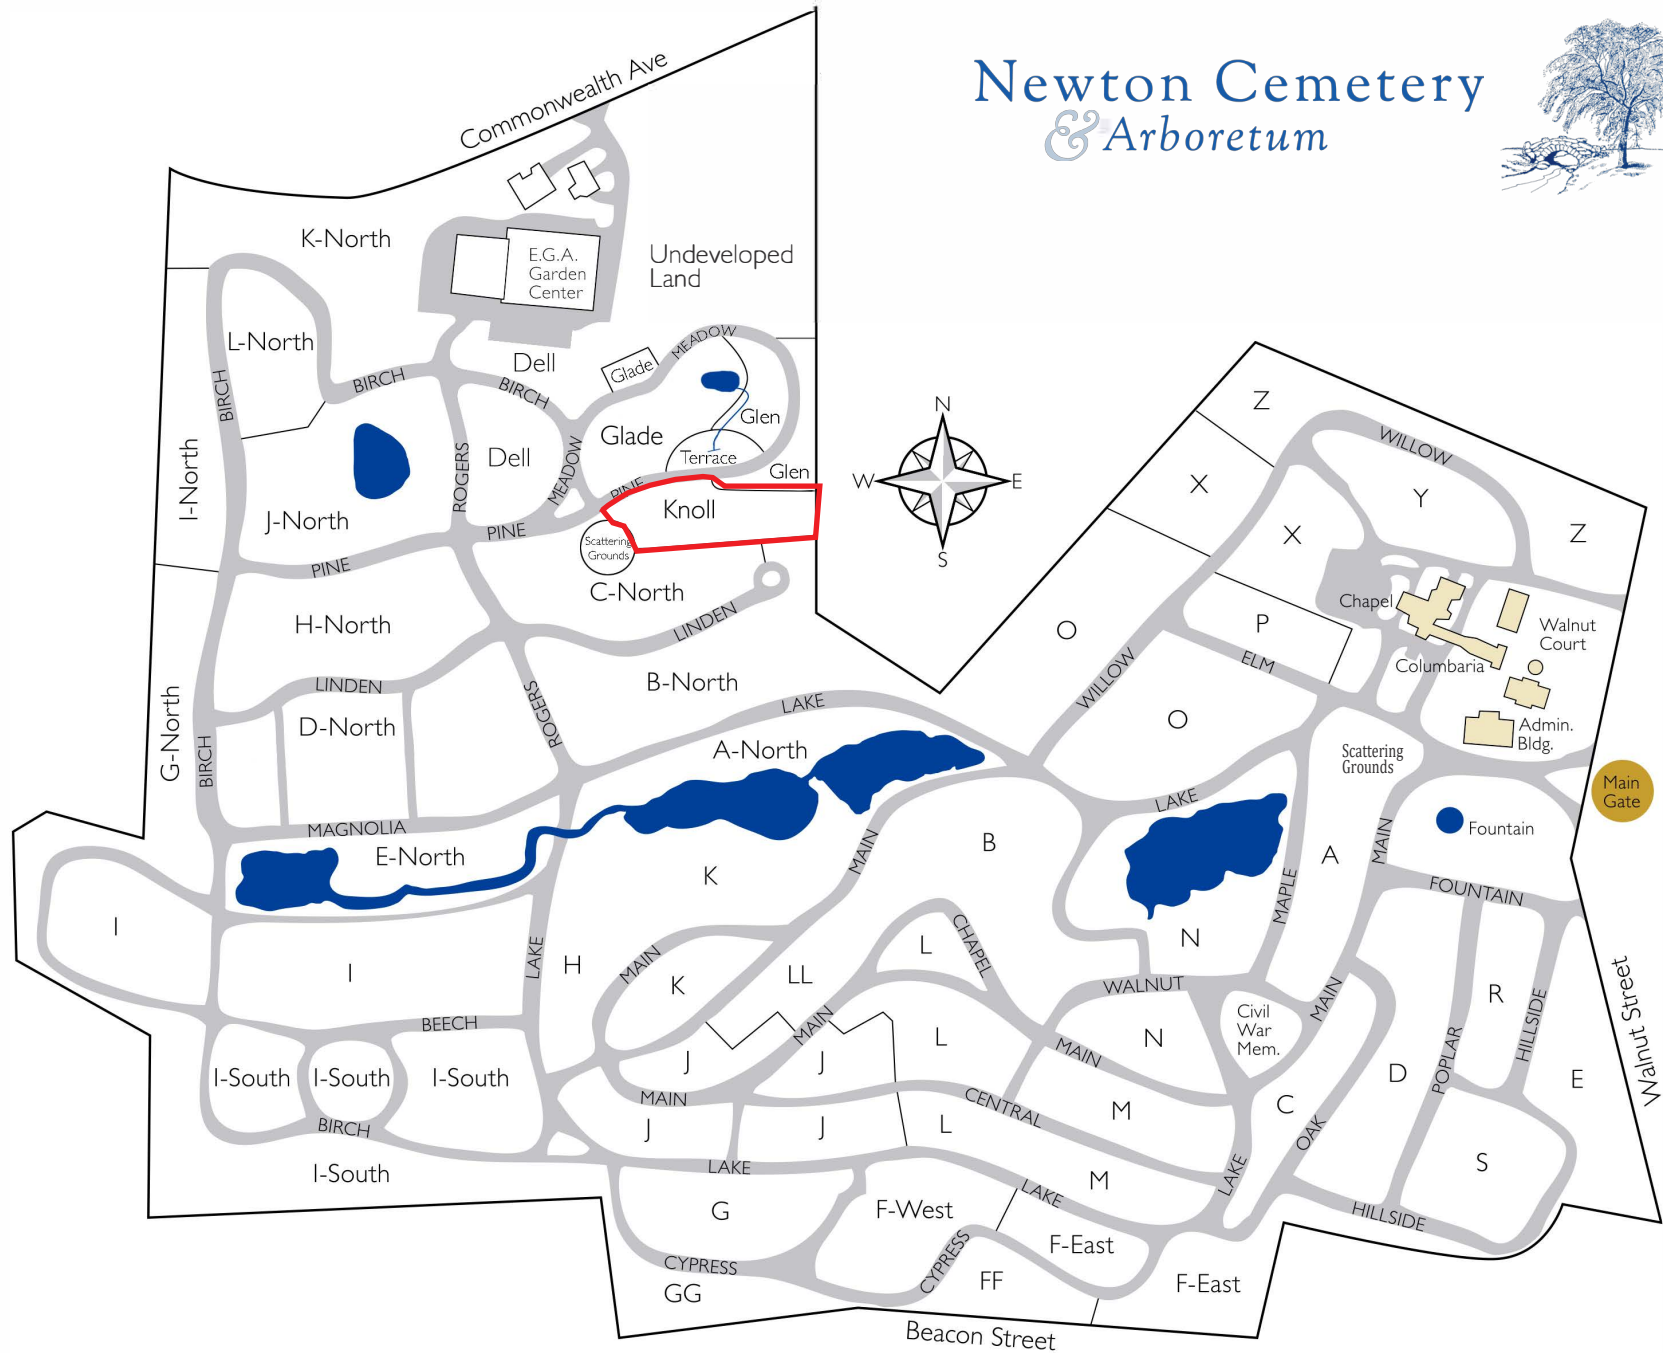

Newton Cemetery & Arboretum

Newton Cemetery
& Arboretum

Newton Cemetery & Arboretum
791 Walnut Street, Newton Center, MA 02459
617-332-0047 www.newcemcorp.org

SITE MAP

Newton Cemetery
& Arboretum

Newton Cemetery & Arboretum
791 Walnut Street, Newton Center, MA 02459
617-332-0047 www.newcemcorp.org

KNOLL